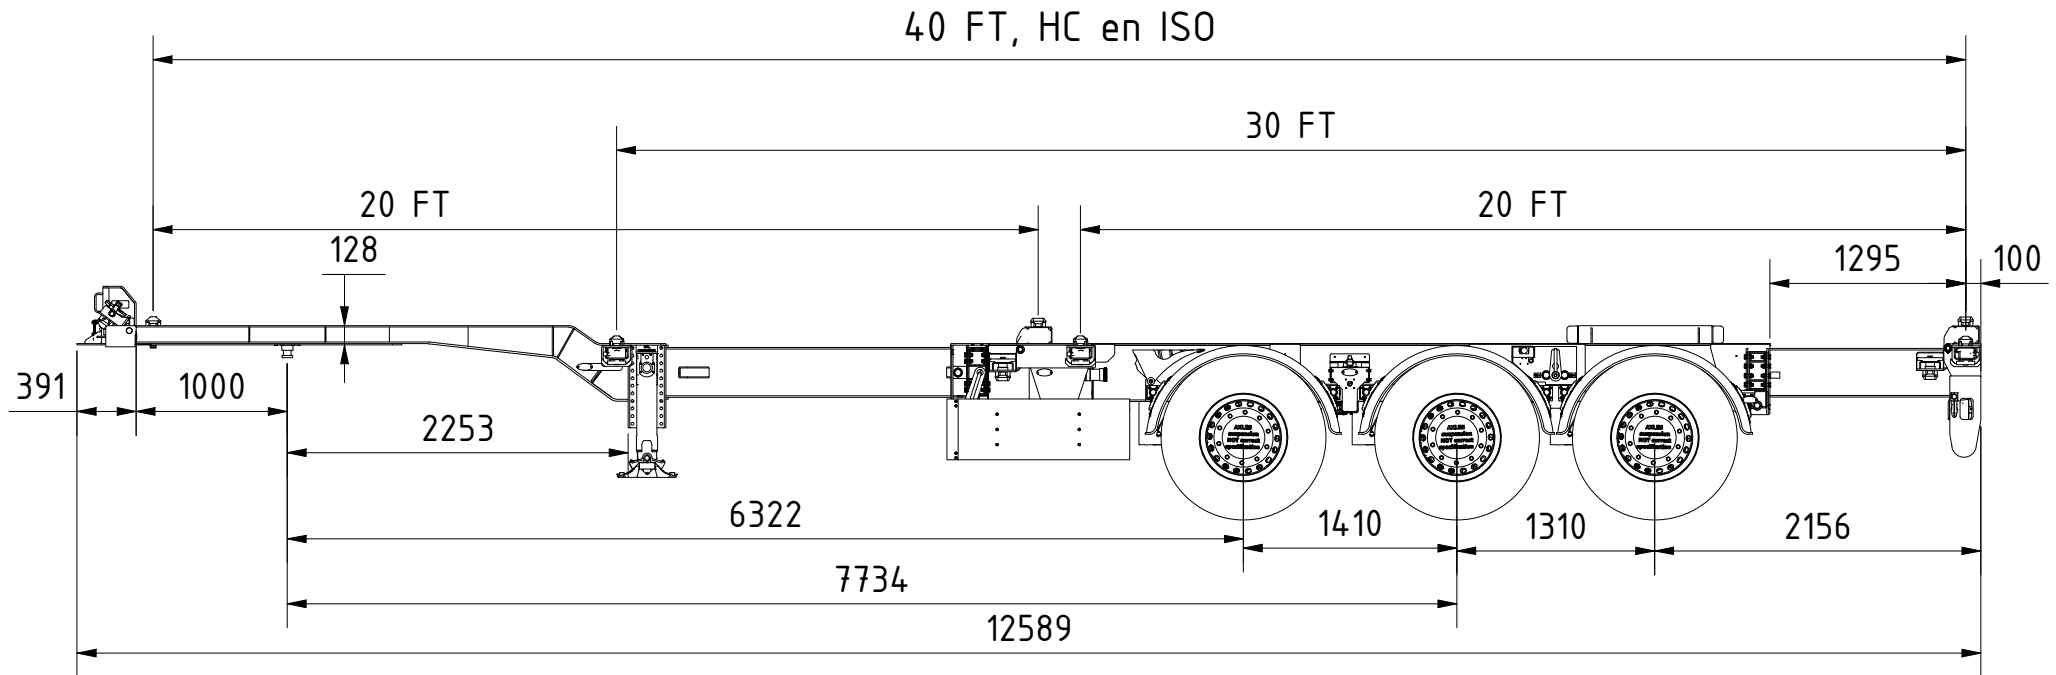

# MULTI 800

positie 20 FT BACK - 30 FT

FRONTSIDE AND REARSIDE ARE EXTENDABLE

RENDERS TRAILERS NV

# MULTI 800

positie 2x20 FT - 30 FT  
40 FT HC en ISO

FRONTSIDE AND REARSIDE ARE EXTENDABLE

RENDERS TRAILERS NV

# MULTI 800

positie 45 FT HC

FRONTSIDE AND REARSIDE ARE EXTENDABLE

**RENDERS TRAILERS NV**