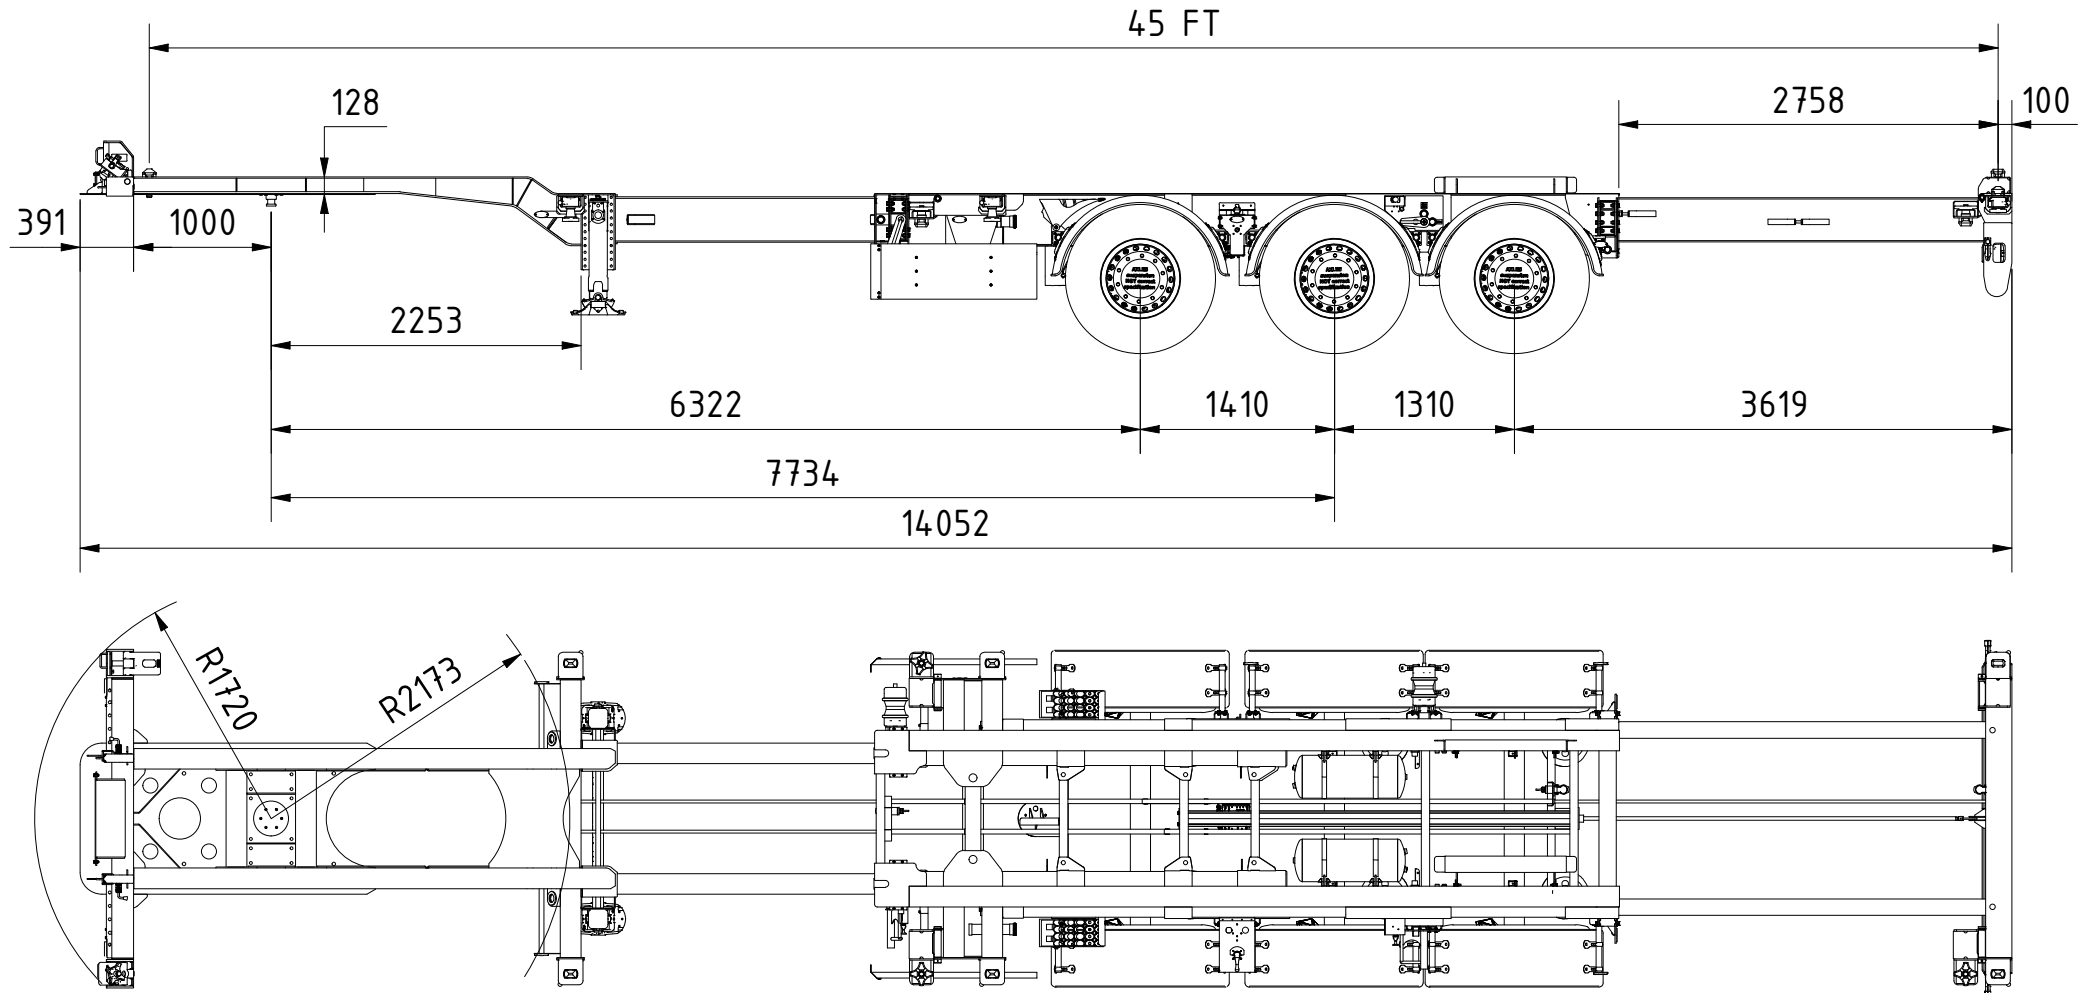

# MULTI 800

positie 20 FT BACK - 30 FT

FRONTSIDE AND REARSIDE ARE EXTENDABLE

RENDERS TRAILERS NV

# MULTI 800

positie 2x20 FT - 30 FT  
40 FT HC en ISO

FRONTSIDE AND REARSIDE ARE EXTENDABLE

RENDERS TRAILERS NV

# MULTI 800

positie 45 FT HC

FRONTSIDE AND REARSIDE ARE EXTENDABLE

**RENDERS TRAILERS NV**