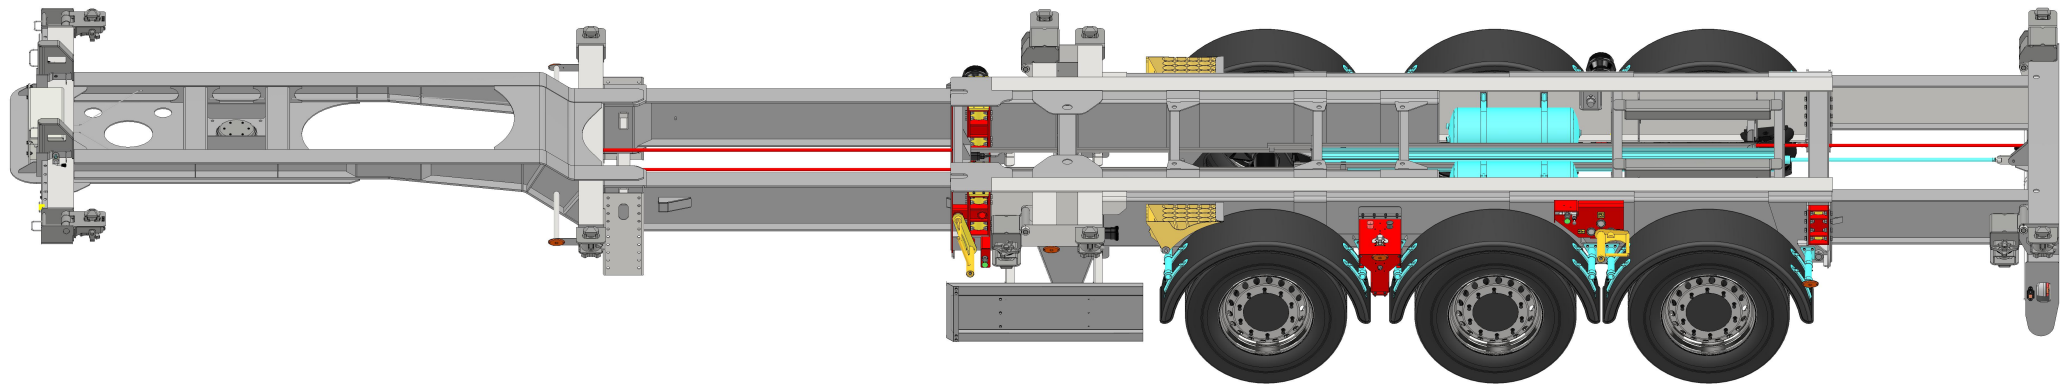

# MULTI 800

positie 20 FT BACK - 30 FT

FRONTSIDE AND REARSIDE ARE EXTENDABLE

RENDERS TRAILERS NV

# MULTI 800

positie 2x20 FT - 30 FT  
40 FT HC en ISO

FRONTSIDE AND REARSIDE ARE EXTENDABLE

RENDERS TRAILERS NV

# MULTI 800

positie 45 FT HC

FRONTSIDE AND REARSIDE ARE EXTENDABLE

**RENDERS TRAILERS NV**