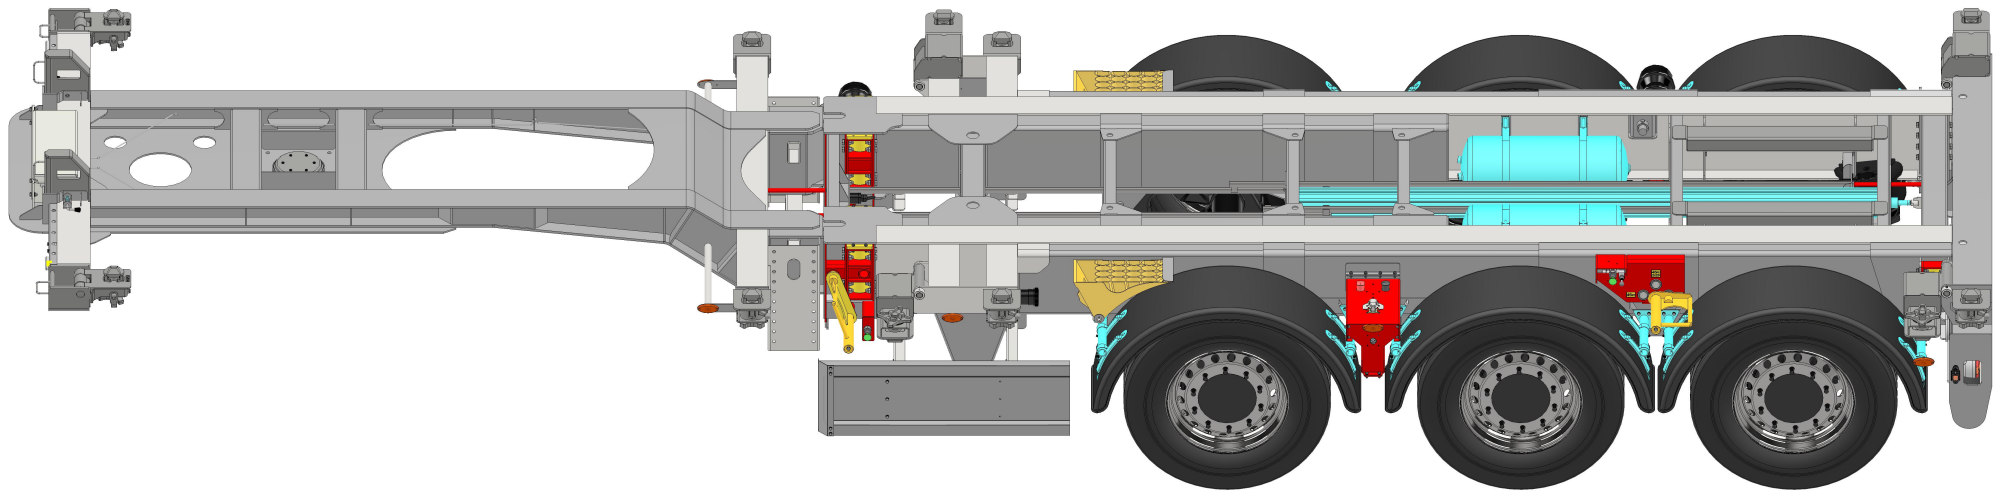

# MULTI 800

positie 20 FT BACK - 30 FT

FRONTSIDE AND REARSIDE ARE EXTENDABLE

RENDERS TRAILERS NV

# MULTI 800

positie 2x20 FT - 30 FT  
40 FT HC en ISO

FRONTSIDE AND REARSIDE ARE EXTENDABLE

RENDERS TRAILERS NV

# MULTI 800

positie 45 FT HC

FRONTSIDE AND REARSIDE ARE EXTENDABLE

**RENDERS TRAILERS NV**