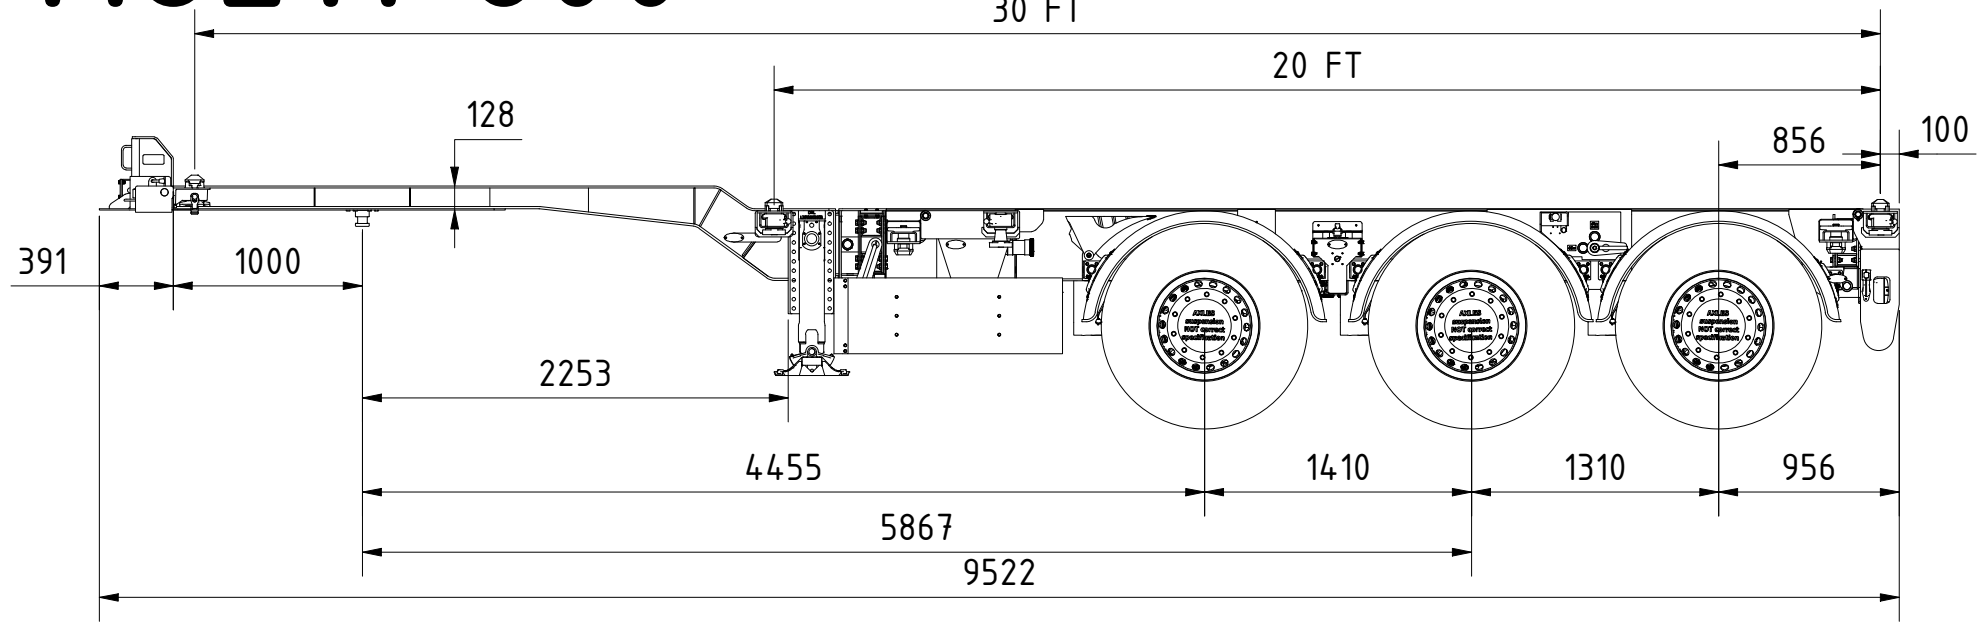

# MULTI 800

positie 20 FT BACK - 30 FT

FRONTSIDE AND REARSIDE ARE EXTENDABLE

RENDERS TRAILERS NV

# MULTI 800

positie 2x20 FT - 30 FT  
40 FT HC en ISO

FRONTSIDE AND REARSIDE ARE EXTENDABLE

RENDERS TRAILERS NV

# MULTI 800

positie 45 FT HC

FRONTSIDE AND REARSIDE ARE EXTENDABLE

**RENDERS TRAILERS NV**